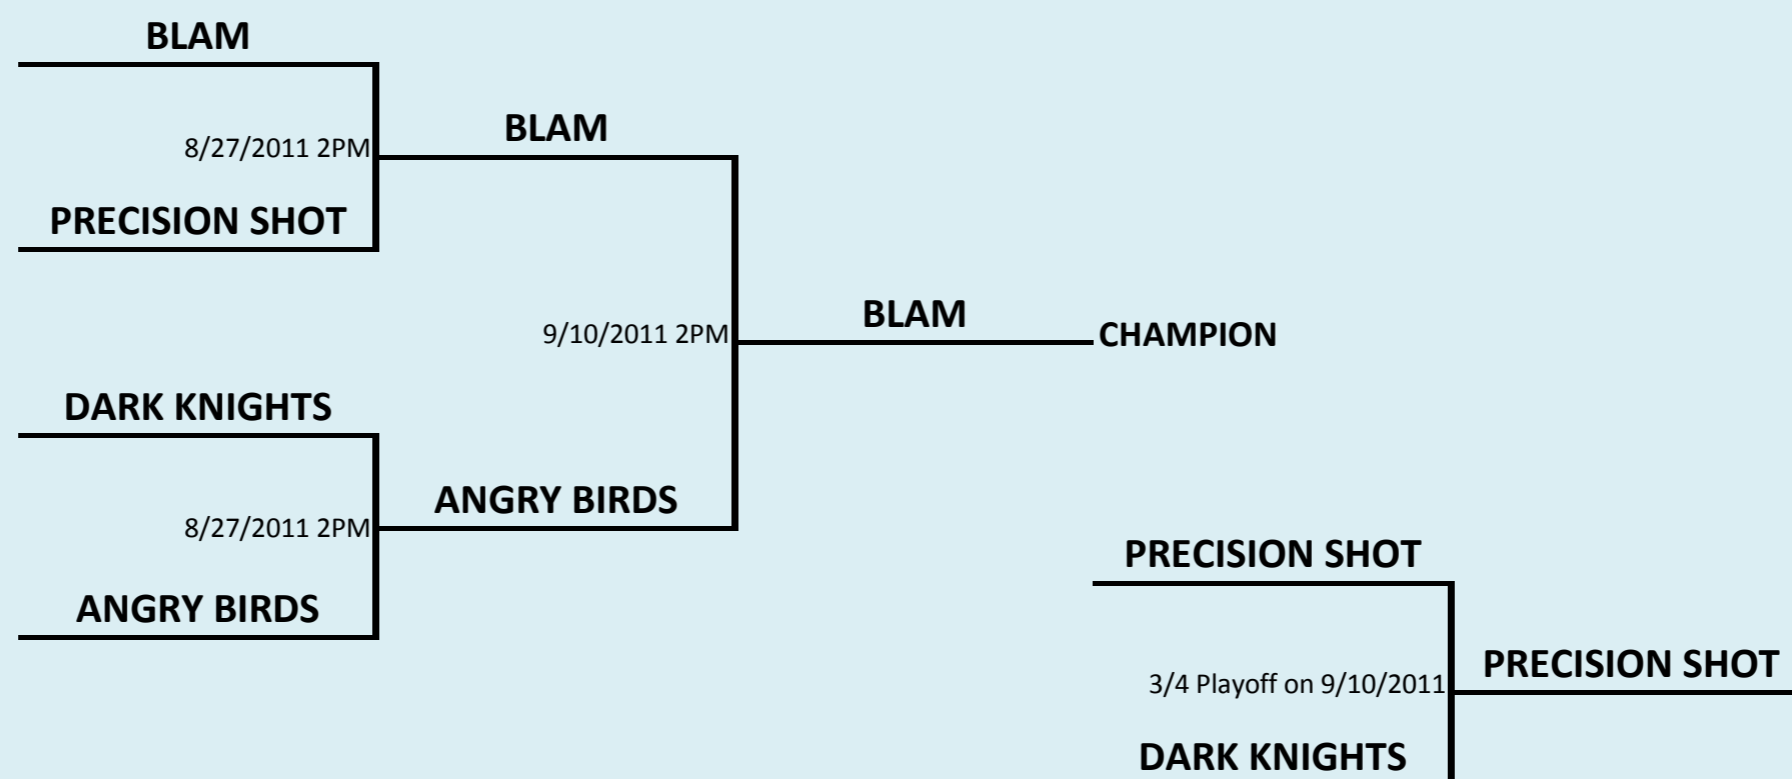

SEATTLE BADMINTON LEAGUE COMPETITIVE

The Seattle Badminton League has begun! We have 4 teams in each category. The first three weekends will be for Round Robin. Playoff starts 8/27 (Competitive) and 8/28 (Semi-Competitive). Finals are on 9/10 and 9/11 with 3/4 Playoffs. HAVE FUN!!!!

ROUND ROBIN	BLAM!	The Dark Knight	Precision Shot	Angry Birds	TOTAL WINS
BLAM!		WIN	WIN	WIN	3
The Dark Knight	LOSS		WIN	LOSS	1
Precision Shot	LOSS	LOSS		WIN	1
Angry Birds	LOSS	WIN	LOSS		1

PLAYOFF

SEATTLE BADMINTON LEAGUE